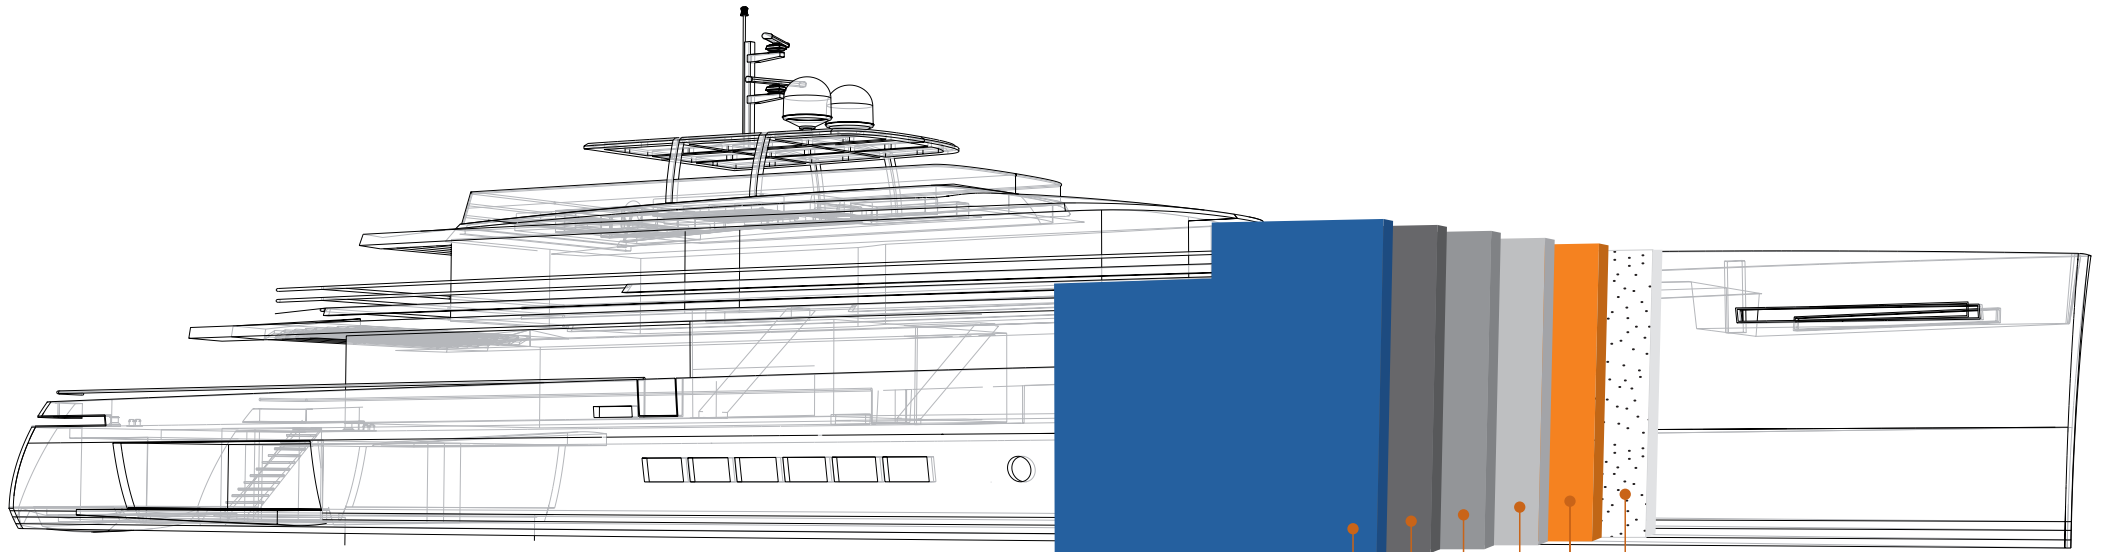

YachtCoatings

NEW

Epoyacht

TWO-COMPONENT LIGHTWEIGHT EPOXY FILLER

With the innovative light-weighting technology from **3M**

Available
in the 10L + 10L
packaging

Mixing ratio 1:1

Created
to give shape
to any type
of design,
even
the most
innovative

Due to its high
compactness
it guarantees
an extremely
homogeneous
surface

Easy to apply
and sand
because
of selected
raw materials

Low
specific weight

Formulated to offer
the best performances
at any thickness